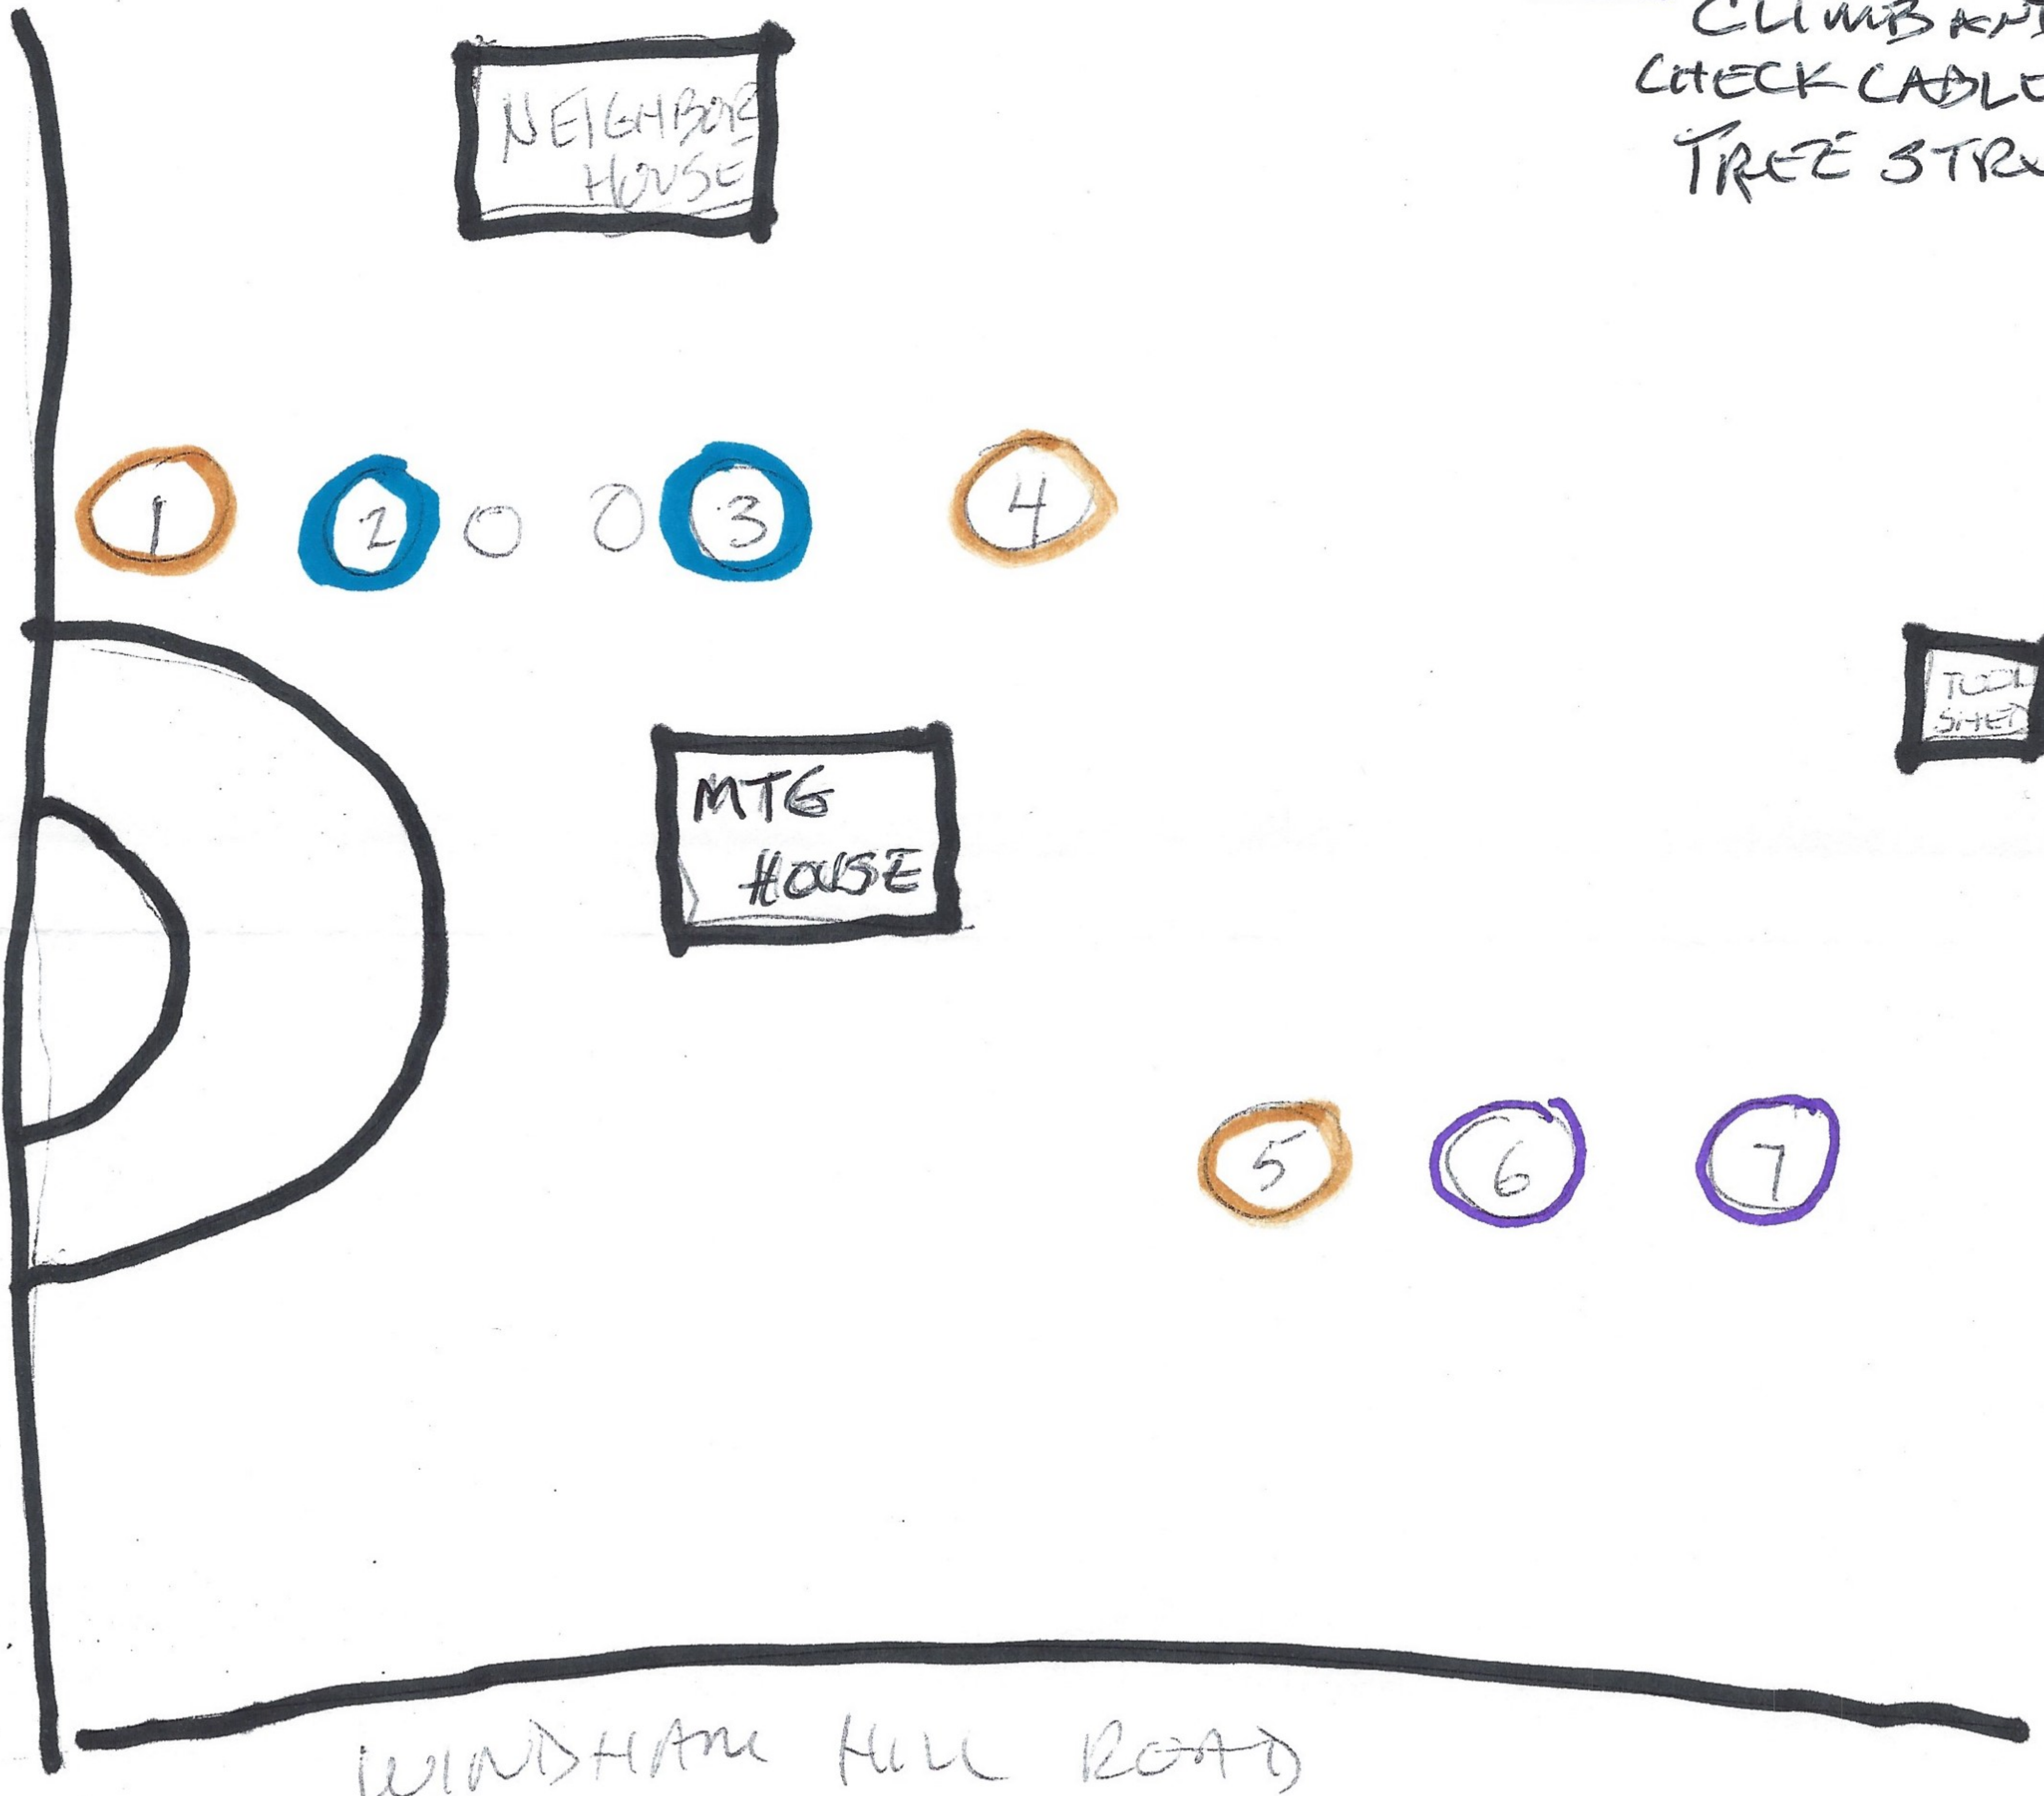

Michael Longo Tree Care • 630 Adams Road, West Townshend VT 05359
(802) 874-4770 home • (802) 258-8388 cell

WINDHAM MEETINGHOUSE COMMUNITY,

HAVING BEEN ASKED FOR RECOMMENDATIONS
ON TREES NEAR BUILDINGS, HERE ARE MY
OBSERVATIONS. AS PER MAP: **ORANGE** CIRCLED
TREES WOULD BE COMPLETE REMOVAL. **BLUE/GREEN**
CIRCLED TREES WOULD HAVE PRUNING AND CROWN
REDUCTION WORK PERFORMED. **PURPLE** TREES
WOULD BE CLIMBED AND CHECKED, POSSIBLY
NEEDING CABLE WORK, DEAD WOOD OUT OR SOME
LIGHT PRUNING.

HARRINGTON RD

WINDHAM HILL ROAD

2

N →

Michael Longo Tree Care • 630 Adams Road, West Townshend VT 05359
(802) 874-4770 home • (802) 258-8388 cell

TREE#

- ① REMOVAL DUE TO ADVANCED ROT IN CRITICAL SECTIONS OF TRUNK, DECLINING CROWN, PROXIMITY TO STRUCTURES AND WIRES AND ROAD. COST TO GET DOWN: \$1,200.
- ② PRUNING TO REDUCE HEIGHT AND REACH OF CROWN, LEAVING MAIN TRUNK AND MODERATE BRANCHES TO MAINTAIN TREE LINE. COST OF AERIAL WORK: \$250.
- ③ PRUNE BACK SEVERAL LIMBS REACHING TOWARD MAIN BLDG, AND SEVERAL WHICH REACH OVER NEIGHBOR'S YARD, DEADWOOD. COST OF CLIMBING WORK: \$650.
- ④ REMOVAL DUE TO SPECIES AND PROXIMITY TO BLDG
COST: \$800

Michael Longo Tree Care • 630 Adams Road, West Townshend VT 05359
(802) 874-4770 home • (802) 258-8388 cell

TREE

5 COMPLETE REMOVAL DUE TO LONGSTANDING ROT IN CRITICAL FORK IN TRUNK: FURTHER CABLING IS NOT AN OPTION. COST: \$ 250

6+7 AT THIS POINT CLIMB TO INSPECT EXISTING CABLES AND MAIN FORK CONDITIONS. IF FURTHER WORK IS NEEDED, ADDITIONAL COSTS WOULD BE APPLIED. COST AT THIS POINT: \$25.00 EACH TO CLIMB AND INSPECT.

8 REMOVAL TO PROTECT RECENTLY MOVED TOOL SHED. COST \$ 150.