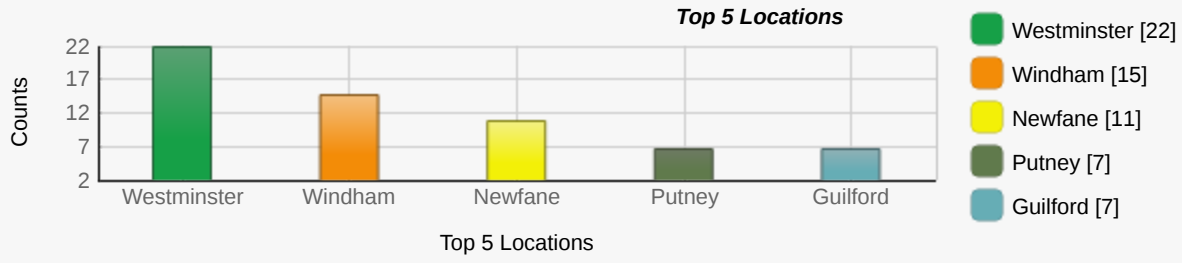

C/R - Location - Activity by Locn (w/ Charts)

| City | City | Street Name | Street Name |
|-------------|------|------------------------|-------------|
| Athens | 1 | Brookline Rd | 1 |
| Newfane | 1 | Timson Hill Rd | 1 |
| Newfane | 1 | Newfane Hill Rd | 1 |
| Guilford | 1 | Lee Rd | 1 |
| Newfane | 1 | Hobby Hill Rd | 1 |
| Westminster | 1 | Westminster Heights Rd | 1 |
| Guilford | 2 | Lakeridge Dr | 2 |
| Westminster | 1 | Washington St | 1 |
| Guilford | 1 | Guilford Center Rd | 1 |
| Putney | 1 | Sand Hill Rd | 1 |
| Newfane | 1 | Mayers Rd | 1 |
| Townshend | 1 | Maggie Ladd Rd | 1 |
| Newfane | 1 | Steep Way Rd | 1 |
| Newfane | 1 | Deer Hill Rd | 1 |
| Westminster | 2 | Davidson Hill Rd | 2 |
| Grafton | 1 | Chester Rd | 1 |
| Grafton | 1 | Eastman Rd | 1 |
| Newfane | 1 | Wildwood Acres Rd | 1 |
| Westminster | 2 | Quarry Rd | 2 |
| Vernon | 1 | Silver Ln | 1 |
| Putney | 3 | Mill Brook Rd | 3 |
| Westminster | 1 | Kimball Hill Rd | 1 |
| Newfane | 2 | Dover Rd | 2 |
| Windham | 1 | Popple Dungeon Rd | 1 |
| Putney | 1 | Bellows Falls Rd | 1 |
| Westminster | 1 | Minard Rd | 1 |
| Windham | 5 | White Rd | 5 |
| Windham | 4 | Windham Hill Rd | 4 |
| Westminster | 1 | Daigle Rd | 1 |
| Newfane | 1 | Mill Rd | 1 |
| Westminster | 1 | Forest Rd | 1 |
| | 0 | | 0 |
| Westminster | 1 | Westminster West Rd | 1 |
| Guilford | 2 | River Rd | 2 |
| Westminster | 4 | Pine Banks Rd | 4 |
| Windham | 3 | Burbee Pond Rd | 3 |
| Vernon | 1 | West Rd | 1 |
| Westminster | 1 | Trail Rd | 1 |
| Rockingham | 1 | Corey Hill Rd | 1 |
| Jamaica | 1 | South Hill Rd | 1 |
| Westminster | 2 | E Putney Brook Rd | 2 |
| Windham | 1 | Lower Birch Cir | 1 |
| Putney | 1 | E Putney Falls Rd | 1 |
| Westminster | 1 | Shady Pines Park | 1 |
| Westminster | 3 | Us Route 5 | 3 |
| Wardsboro | 1 | Rte 100 | 1 |
| Newfane | 1 | Wiswall Hill Rd | 1 |
| Guilford | 1 | Green River Rd | 1 |
| Windham | 1 | Spruce Rd | 1 |
| Putney | 1 | East Town Farm Rd | 1 |