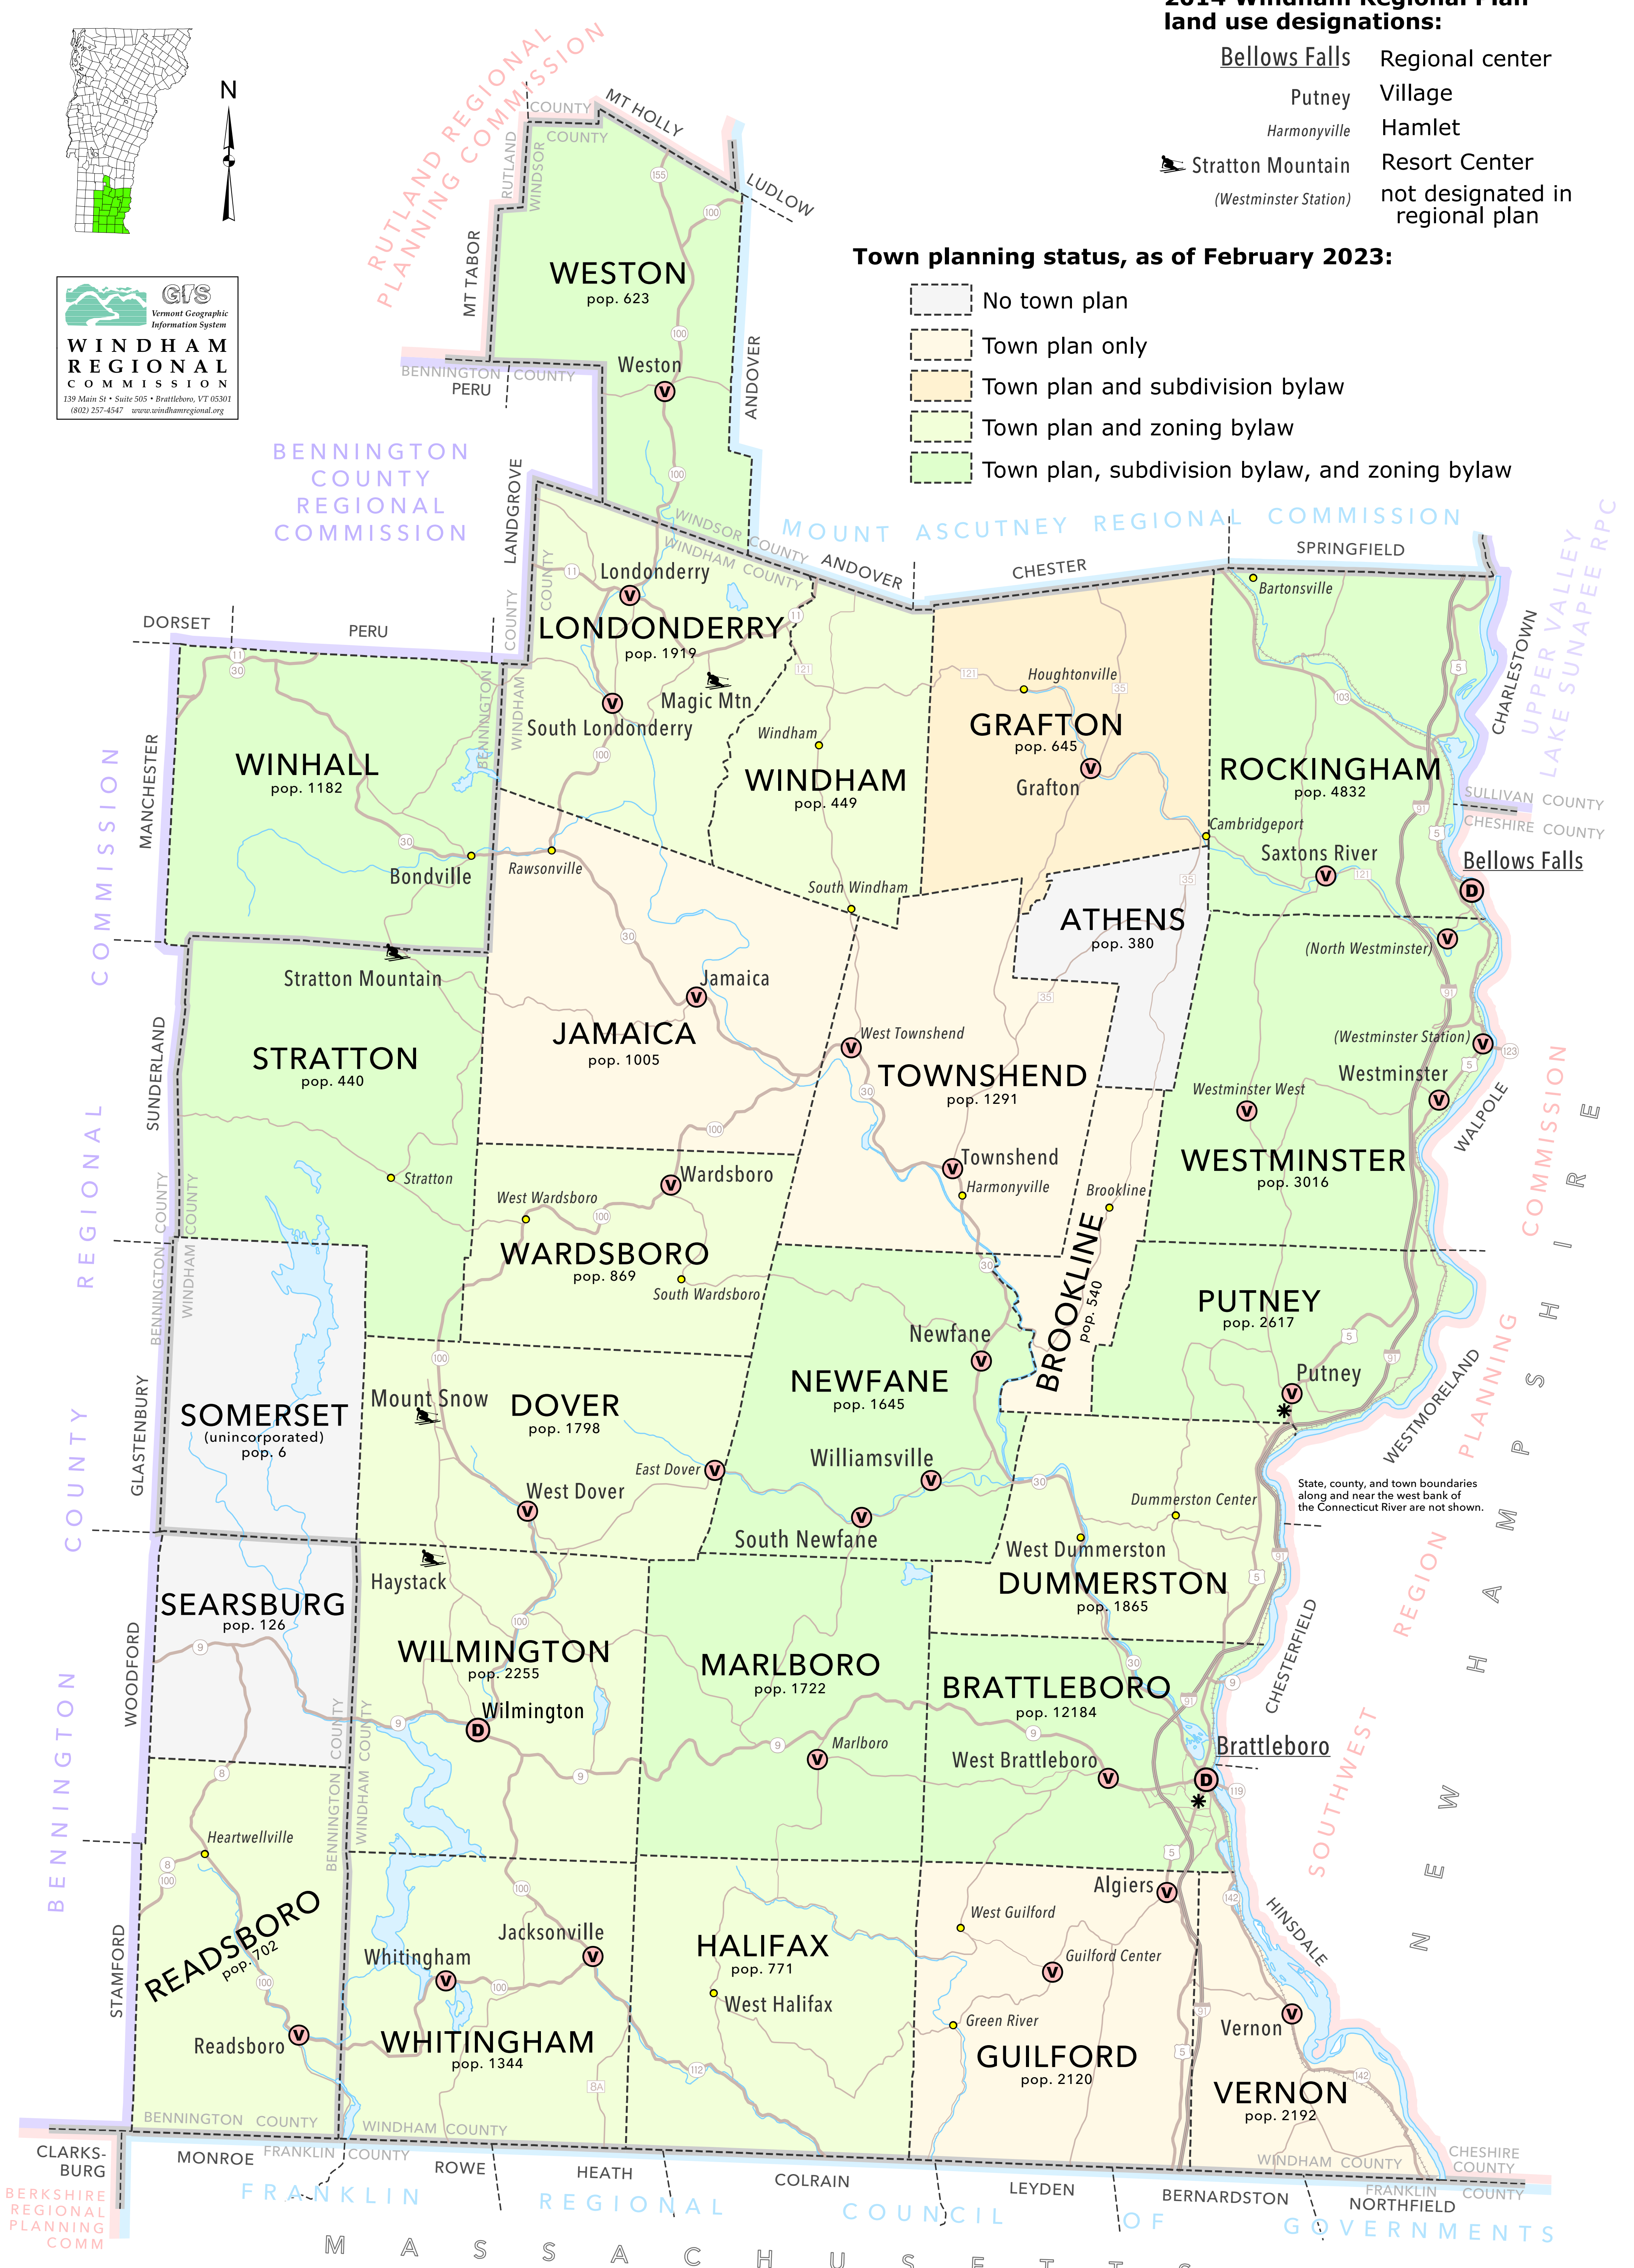

The Windham Region's Planning Landscape

0 5 Miles

- Athens** Town name and boundary
- Windham County** County name and boundary
- pop. 540** 2020 town population
- R P C** adjacent Regional Planning Commission name and area boundary

Vt. Agency of Commerce and Community Development designations:

- D** Designated downtown
- V** Designated village center
- *** New Development Area

2014 Windham Regional Plan land use designations:

- Bellows Falls** Regional center
- Putney** Village
- Harmonyville** Hamlet
- Stratton Mountain (Westminster Station)** Resort Center not designated in regional plan

Town planning status, as of February 2023:

- No town plan
- Town plan only
- Town plan and subdivision bylaw
- Town plan and zoning bylaw
- Town plan, subdivision bylaw, and zoning bylaw

State, county, and town boundaries along and near the west bank of the Connecticut River are not shown.